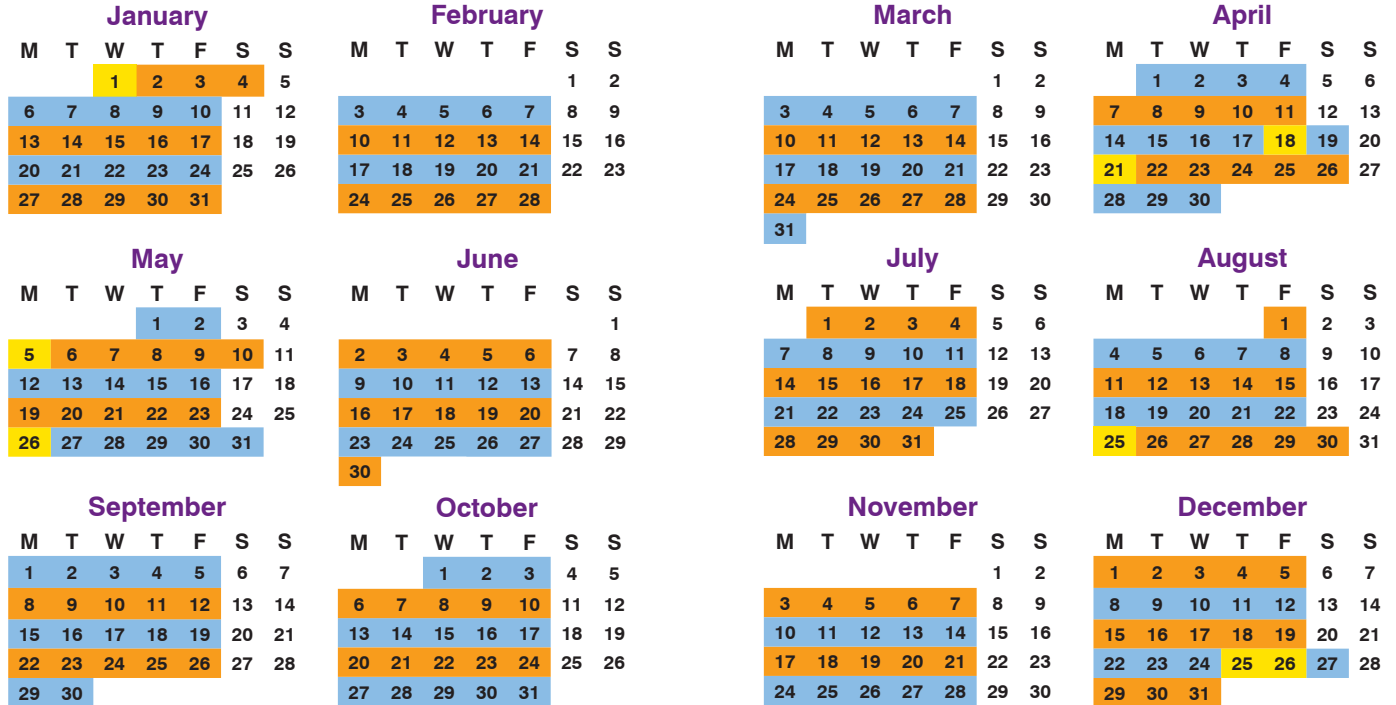

Your 2025 collection calendar: North

We'll collect your blue bin and green/grey bin on alternate weeks and your food waste every week. Please put bins out before 6.30am on collection days. **Check the website on bank holiday weeks**, as you may need to leave your bin out on two days.

Blue bin & food waste 
 Green/grey bin & food waste 
 Bank holiday (no collections) 

Report missed bins online at harrow.gov.uk/bins

NORTH