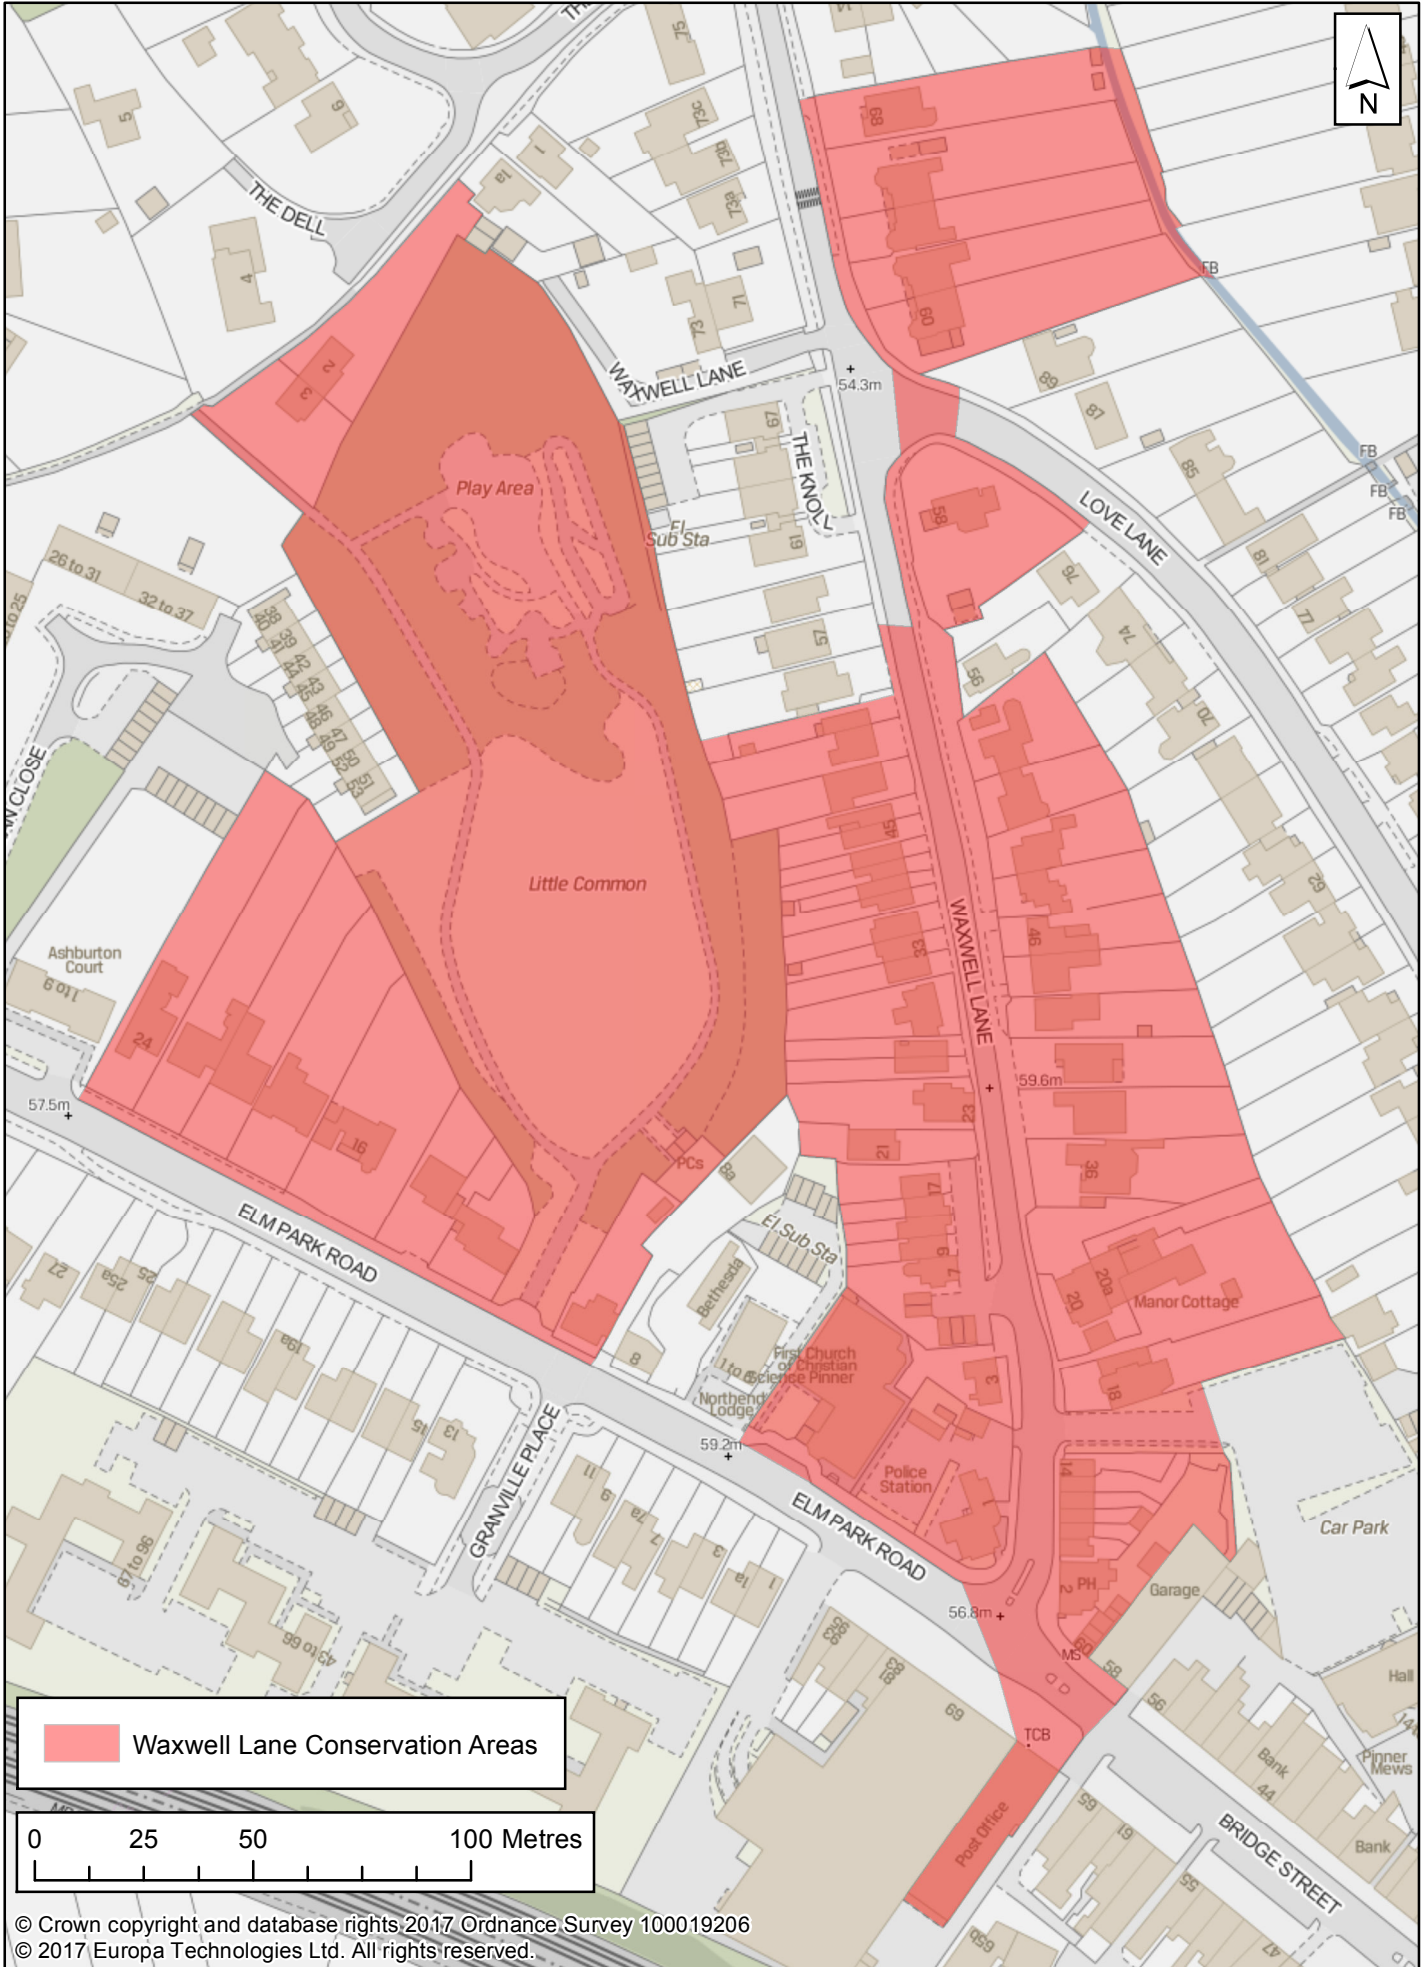

# Waxwell Lane Conservation Area

Waxwell Lane Conservation Areas

0 25 50 100 Metres