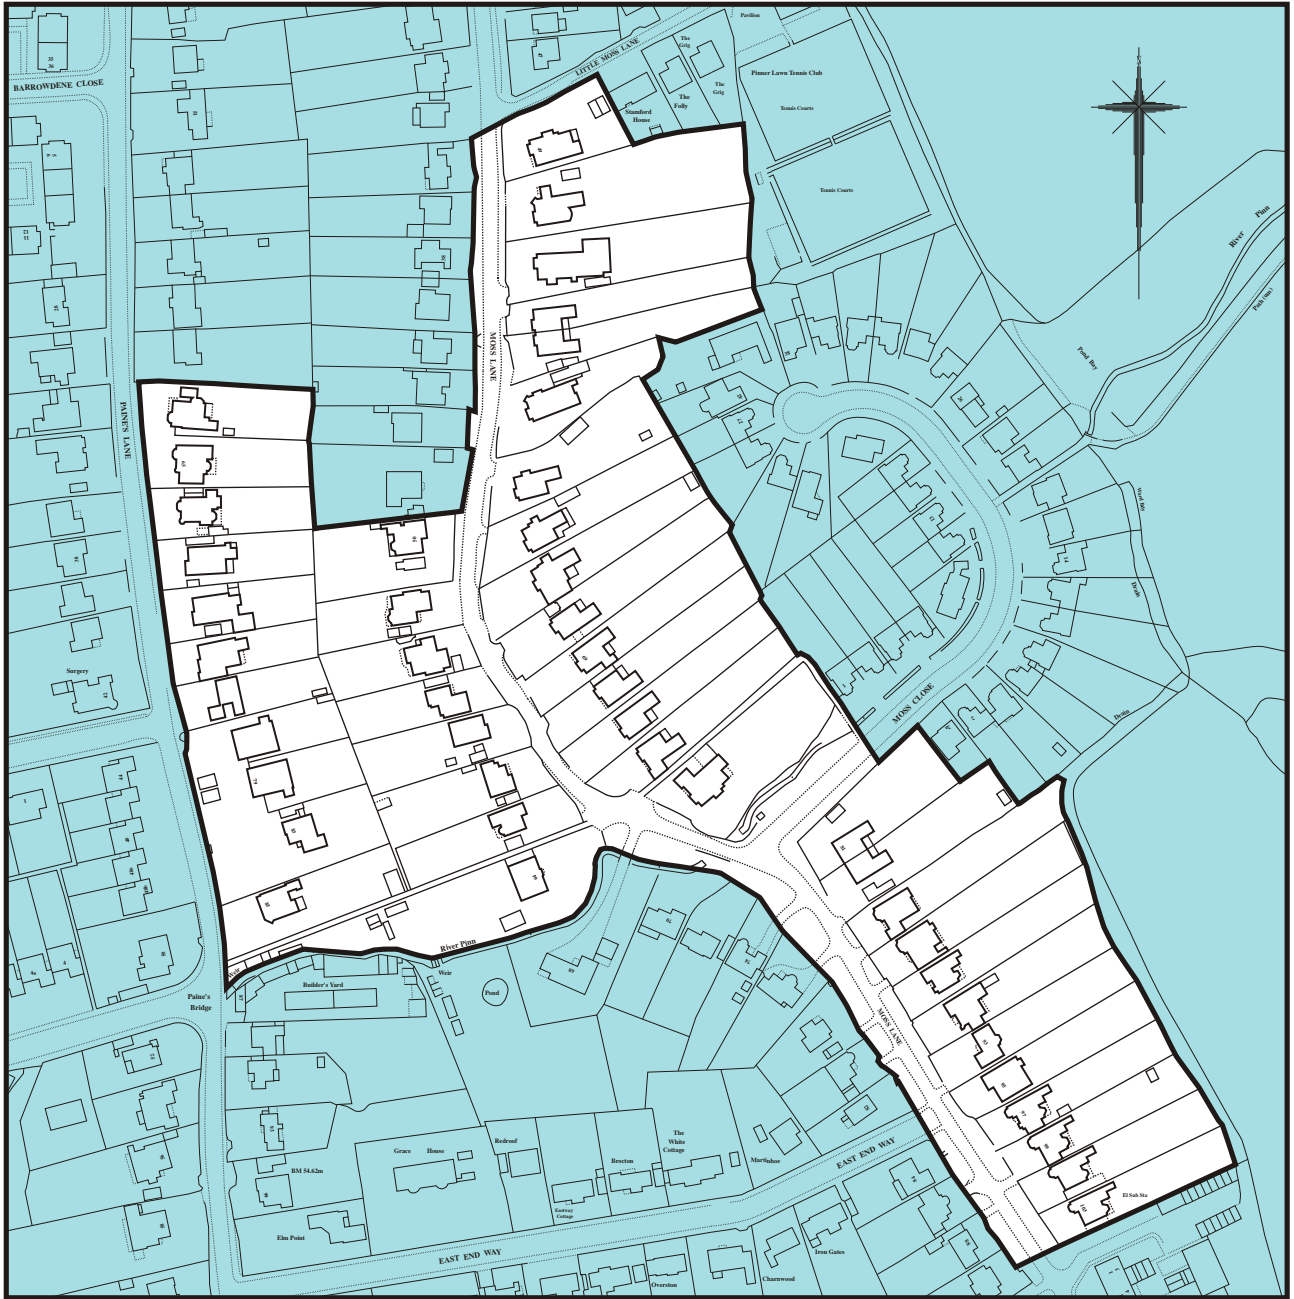

## 23. MOSS LANE CONSERVATION AREA, PINNER.

Moss Lane Conservation Area Appraisal and Management Strategy adopted in December 2009 as appendix 4 to the Pinner Conservation Areas SPD.

Designated in 1988.

### **Schedule of Properties:**

**Moss Lane:**                *49 to 103 (odd), 50 to 64 (even).*

**Paines Lane:**            *63 to 85 (odd).*

*Moss Lane*

*Moss Lane  
Conservation Area*