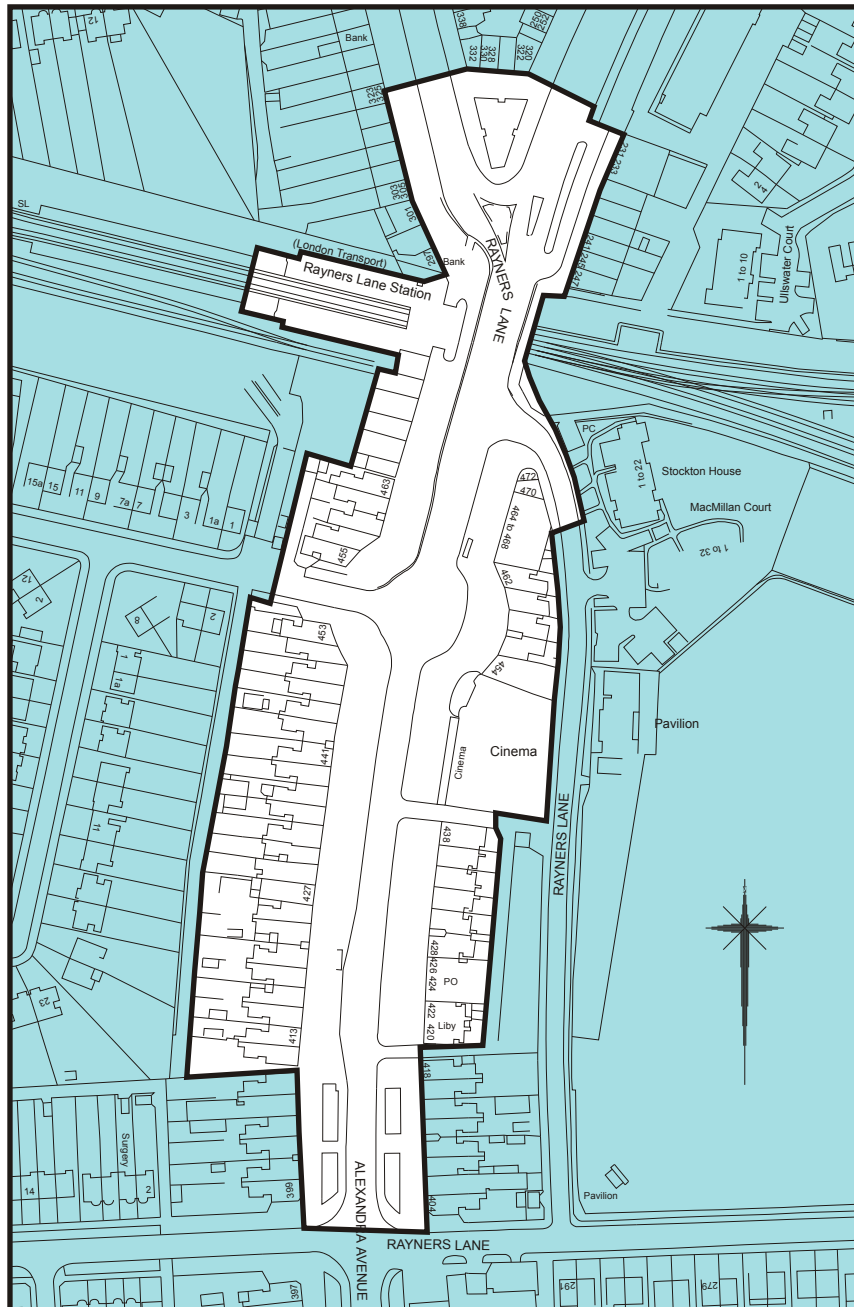

28. RAYNERS LANE CONSERVATION AREA.

Rayners Lane Conservation Area Appraisal and Management Strategy adopted in December 2009
as appendix 11 to the Pinner Conservation Areas SPD.

Designated in 2003.

Schedule of Properties:

Alexandra Avenue: **420-422**
 424-448
 450-472
 411-475 London Underground Station (LB)
 Former Grosvenor Cinema (LB)

*Rayners Lane
Conservation Area*