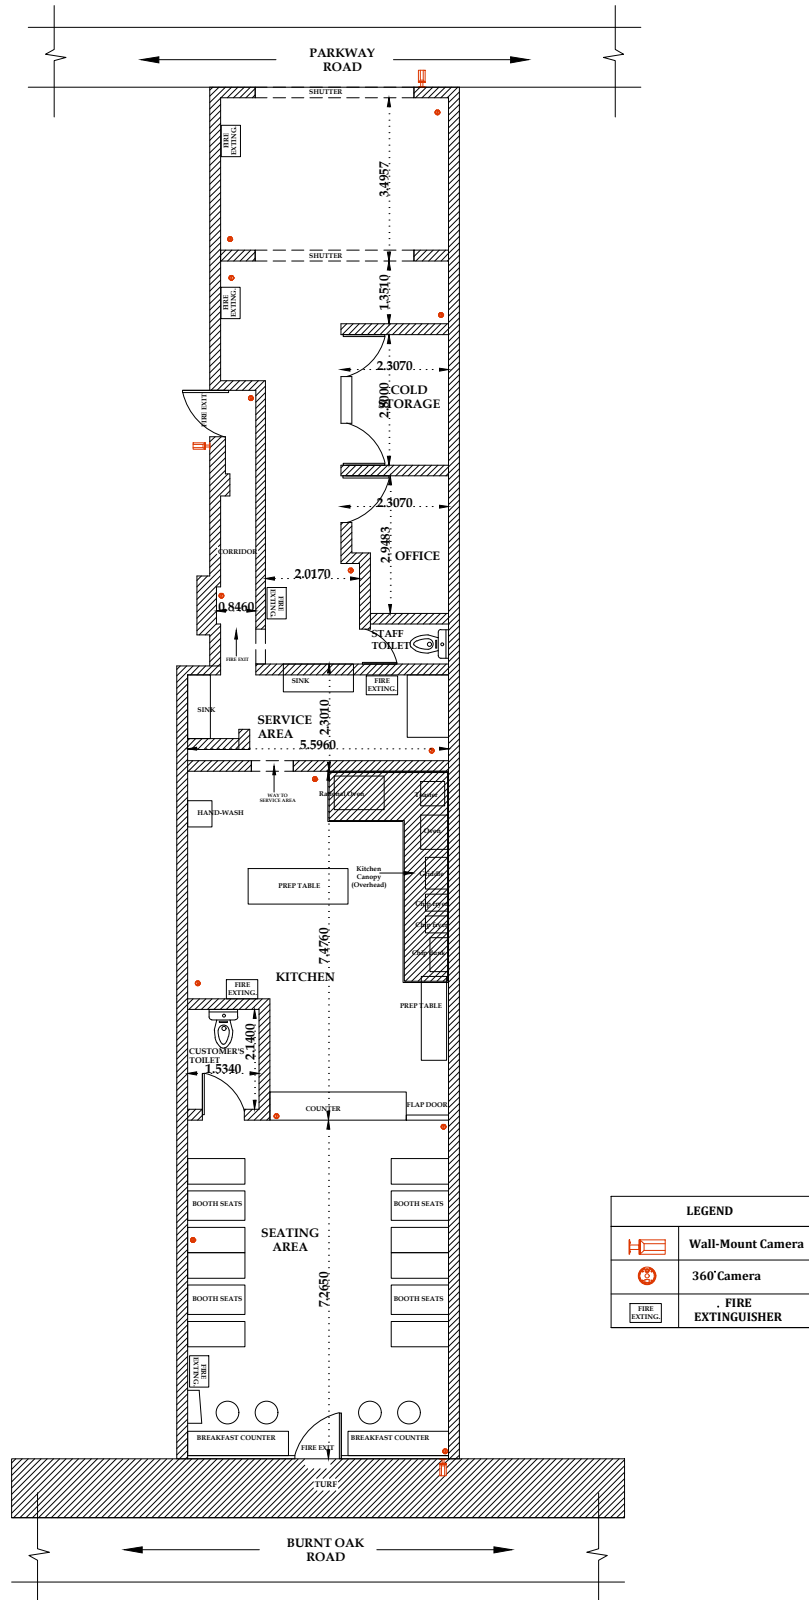

**PEPE'S PIRI PIRI  
119 BURNT OAK BROADWAY  
EDGWARE  
HA8 5EN**

**Floor Plan**

# PEPE'S PIRI PIRI Floor Plan

**PROJECT:** Pepe's piri piri  
**LOCATION:** 119, burnt oak broadway,  
 Egware-Ha8 5en

- All dimensions are in METERS.
- The dimensions may vary marginally from on-site dimensions.

**DRAWING:** PEPE-FL-01  
**SHEET NO.:** 001  
**DATE:** 30-04-2024  
**DRAWN BY:** HK

**THANK YOU**